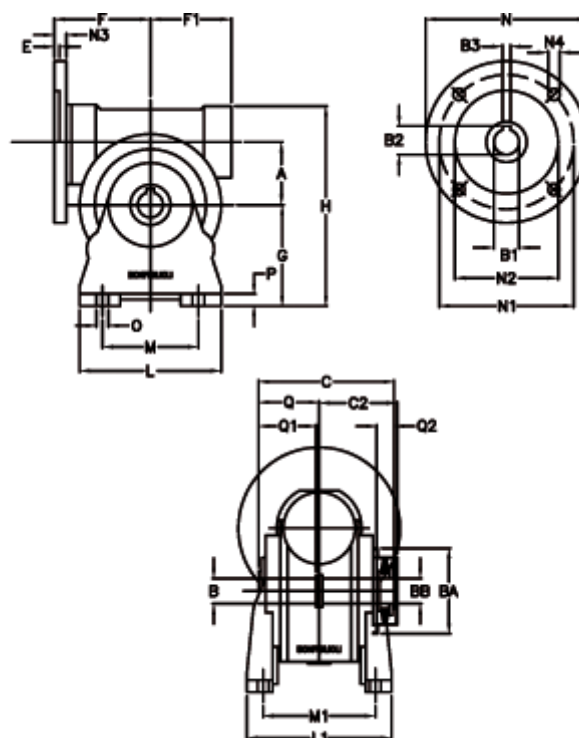

Article number: 390204902422816

Description: Worm Gear with Torque Limiter  
VF 49-L1-A-24 P71B14

## Measures

a = 49.50	C2 = 63,5	L1 = 124.0	O = 8.5
B = 25	Description = VF 49A-xx-71B14	m = 63	P = 12
B1 E7 = 14	E = 3.0	M1 = 98.5	Q = 51.0
B2 = 16.3	F = 70	N = 105	Q1 = 41
B3 H9 = 5	F1 = 63	N1 = 85	Q2 = 15
BA = 63	g = 82	N2 = 70	
BB H7 = 14	H = 162	N3 = 10.5	
C = 105	L = 110	N4 = 6,5	